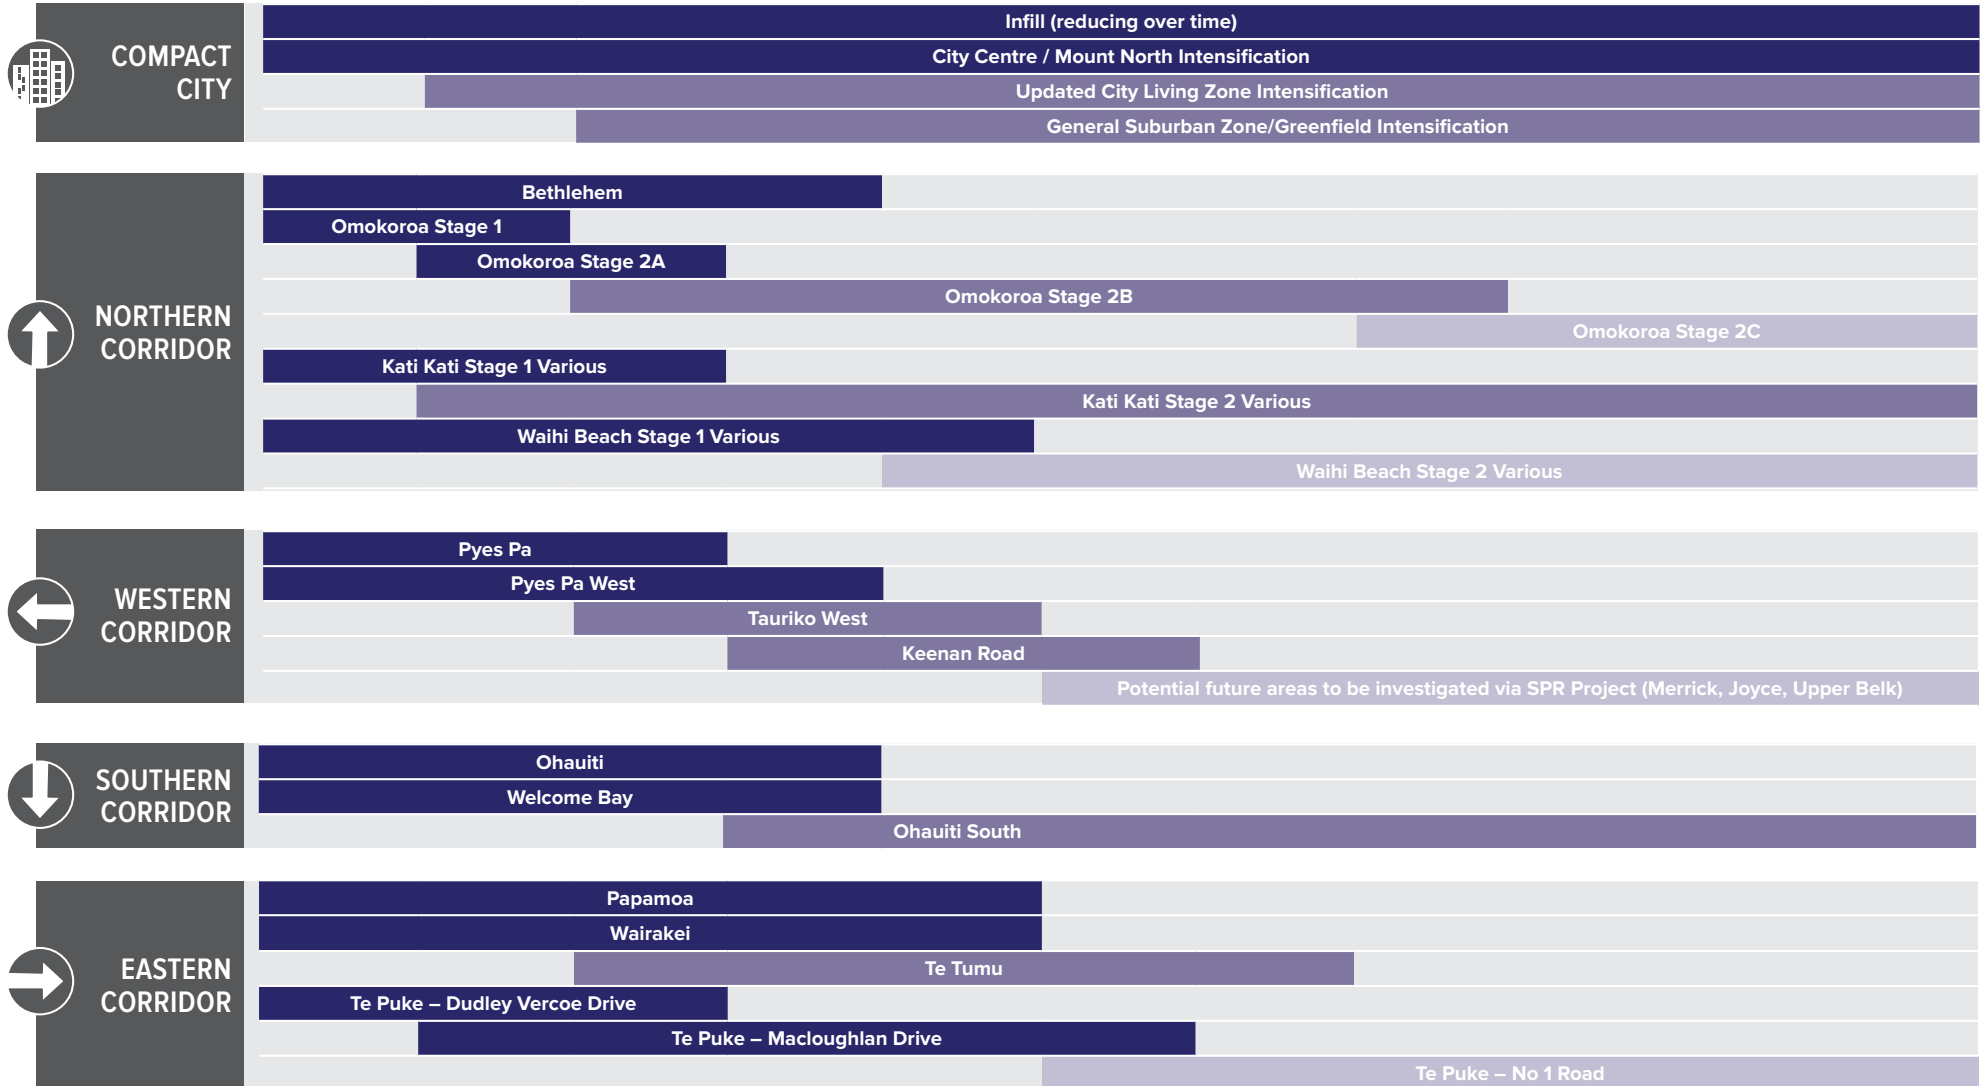

# SMARTGROWTH SEQUENCING TIMETABLE

## Western Bay of Plenty Sub Region Indicative Growth Sequencing

2013 2063

**KEY:**

- OPERATIVE (Residentially zoned and under development)
- HIGHER LEVEL OF CERTAINTY
- LOWER LEVEL OF CERTAINTY